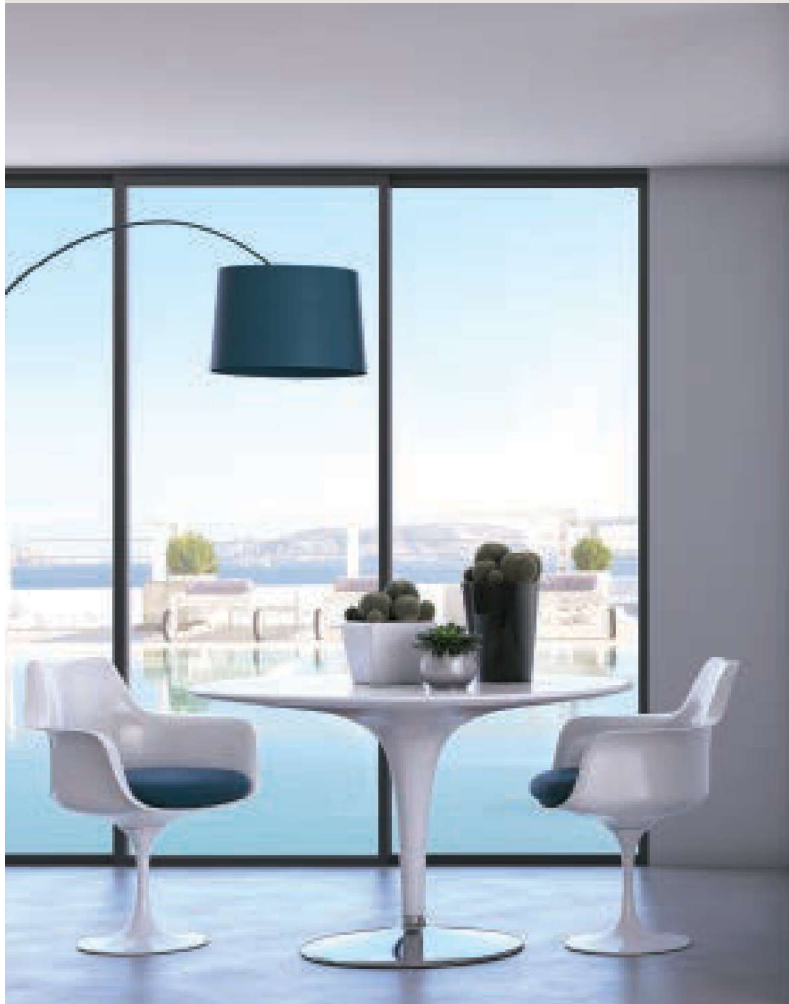

50 3277 - RAMO ALASKA / Scorrevole interno muro, vetro Satinato Sabbiato, maniglia Slide.
3277 - RAMO ALASKA / Sliding door, Satinato Sabbiato glass, handle Slide.