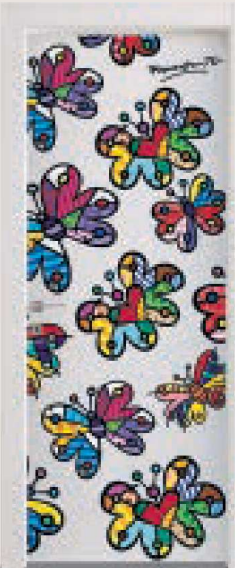

BUTTERFLIES