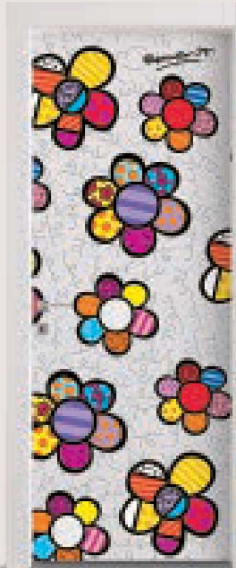

FLOWER POWER